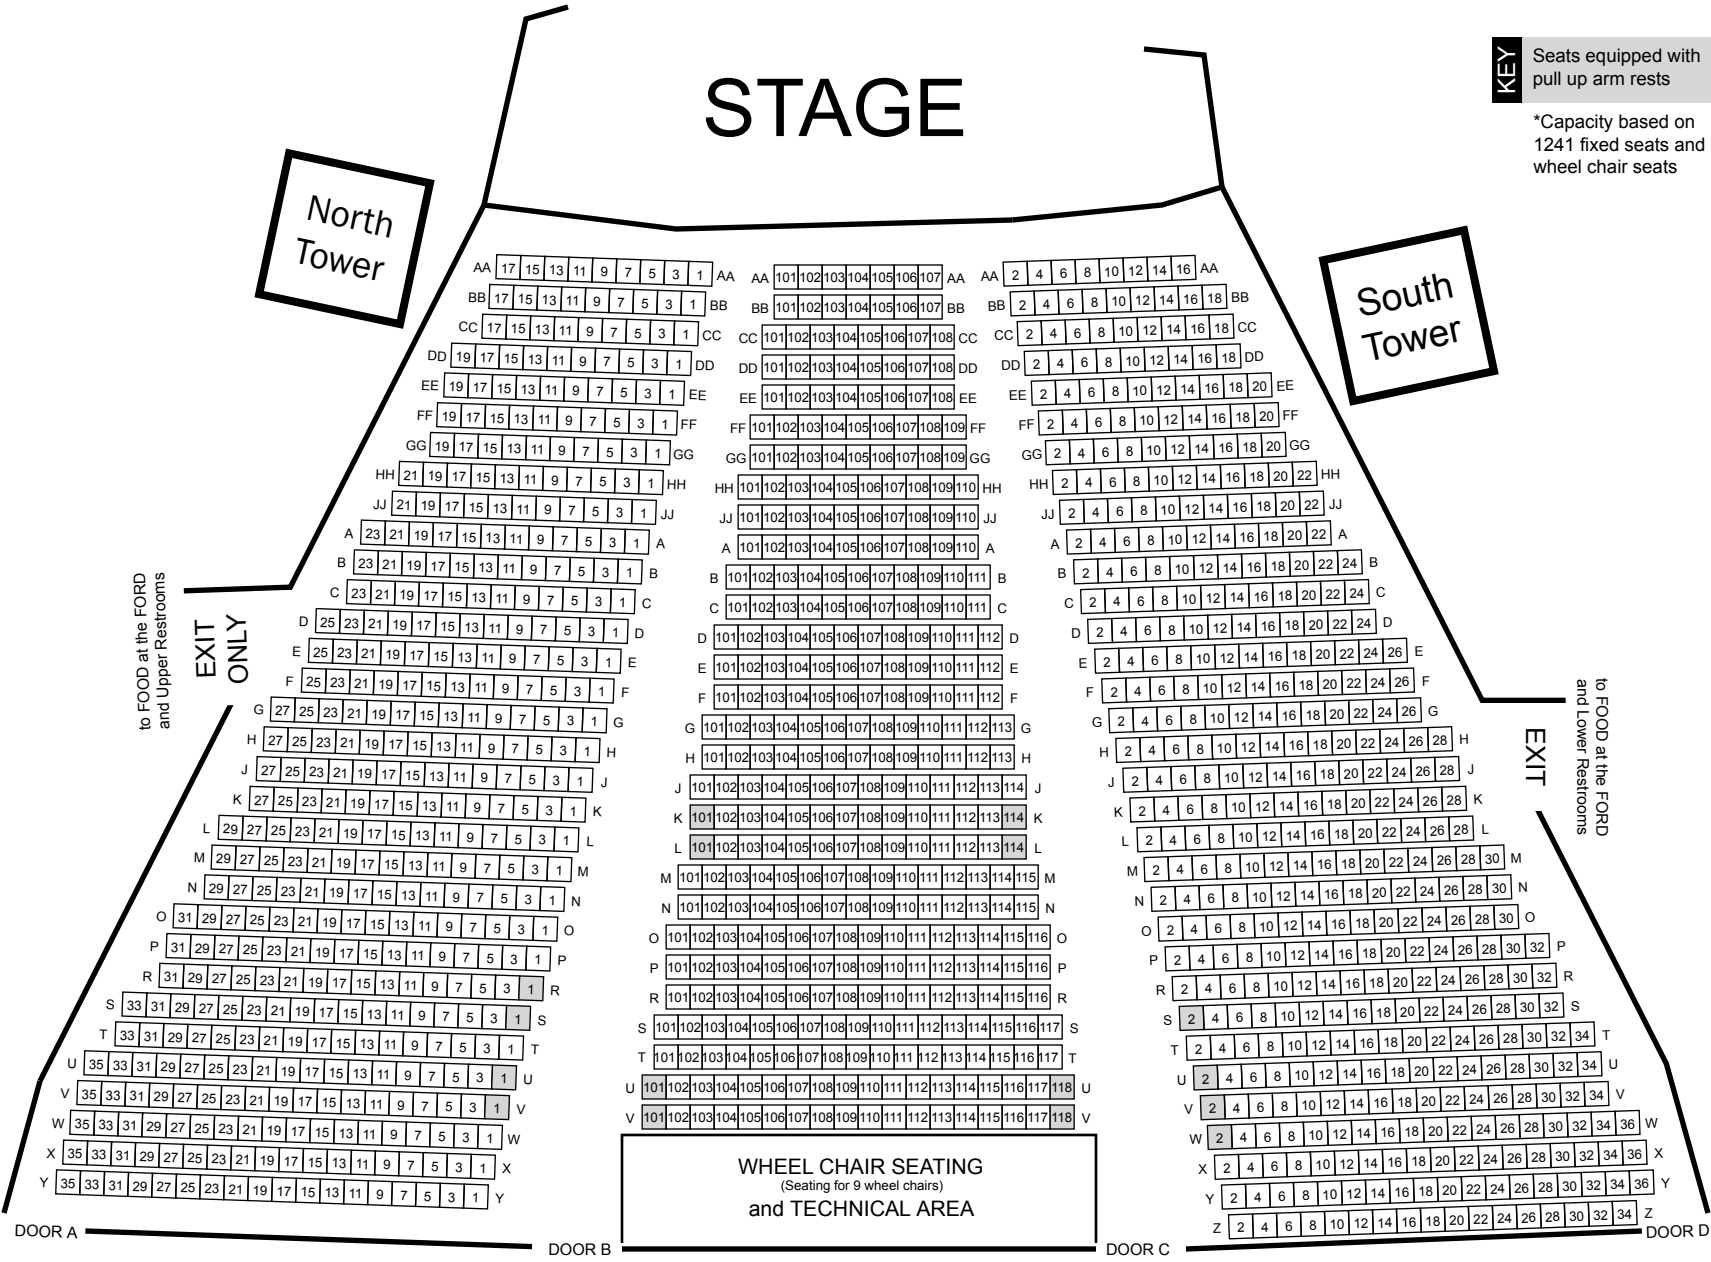

FORD AMPHITHEATRE SEATING CHART

Seating Capacity: 1250*

STAGE

North Tower

South Tower

KEY Seats equipped with pull up arm rests

*Capacity based on 1241 fixed seats and 9 wheel chair seats

to FOOD at the FORD and Upper Restrooms
EXIT ONLY

to FOOD at the FORD and Lower Restrooms
EXIT

WHEEL CHAIR SEATING
(Seating for 9 wheel chairs)
and TECHNICAL AREA

DOOR A

DOOR B

DOOR C

DOOR D